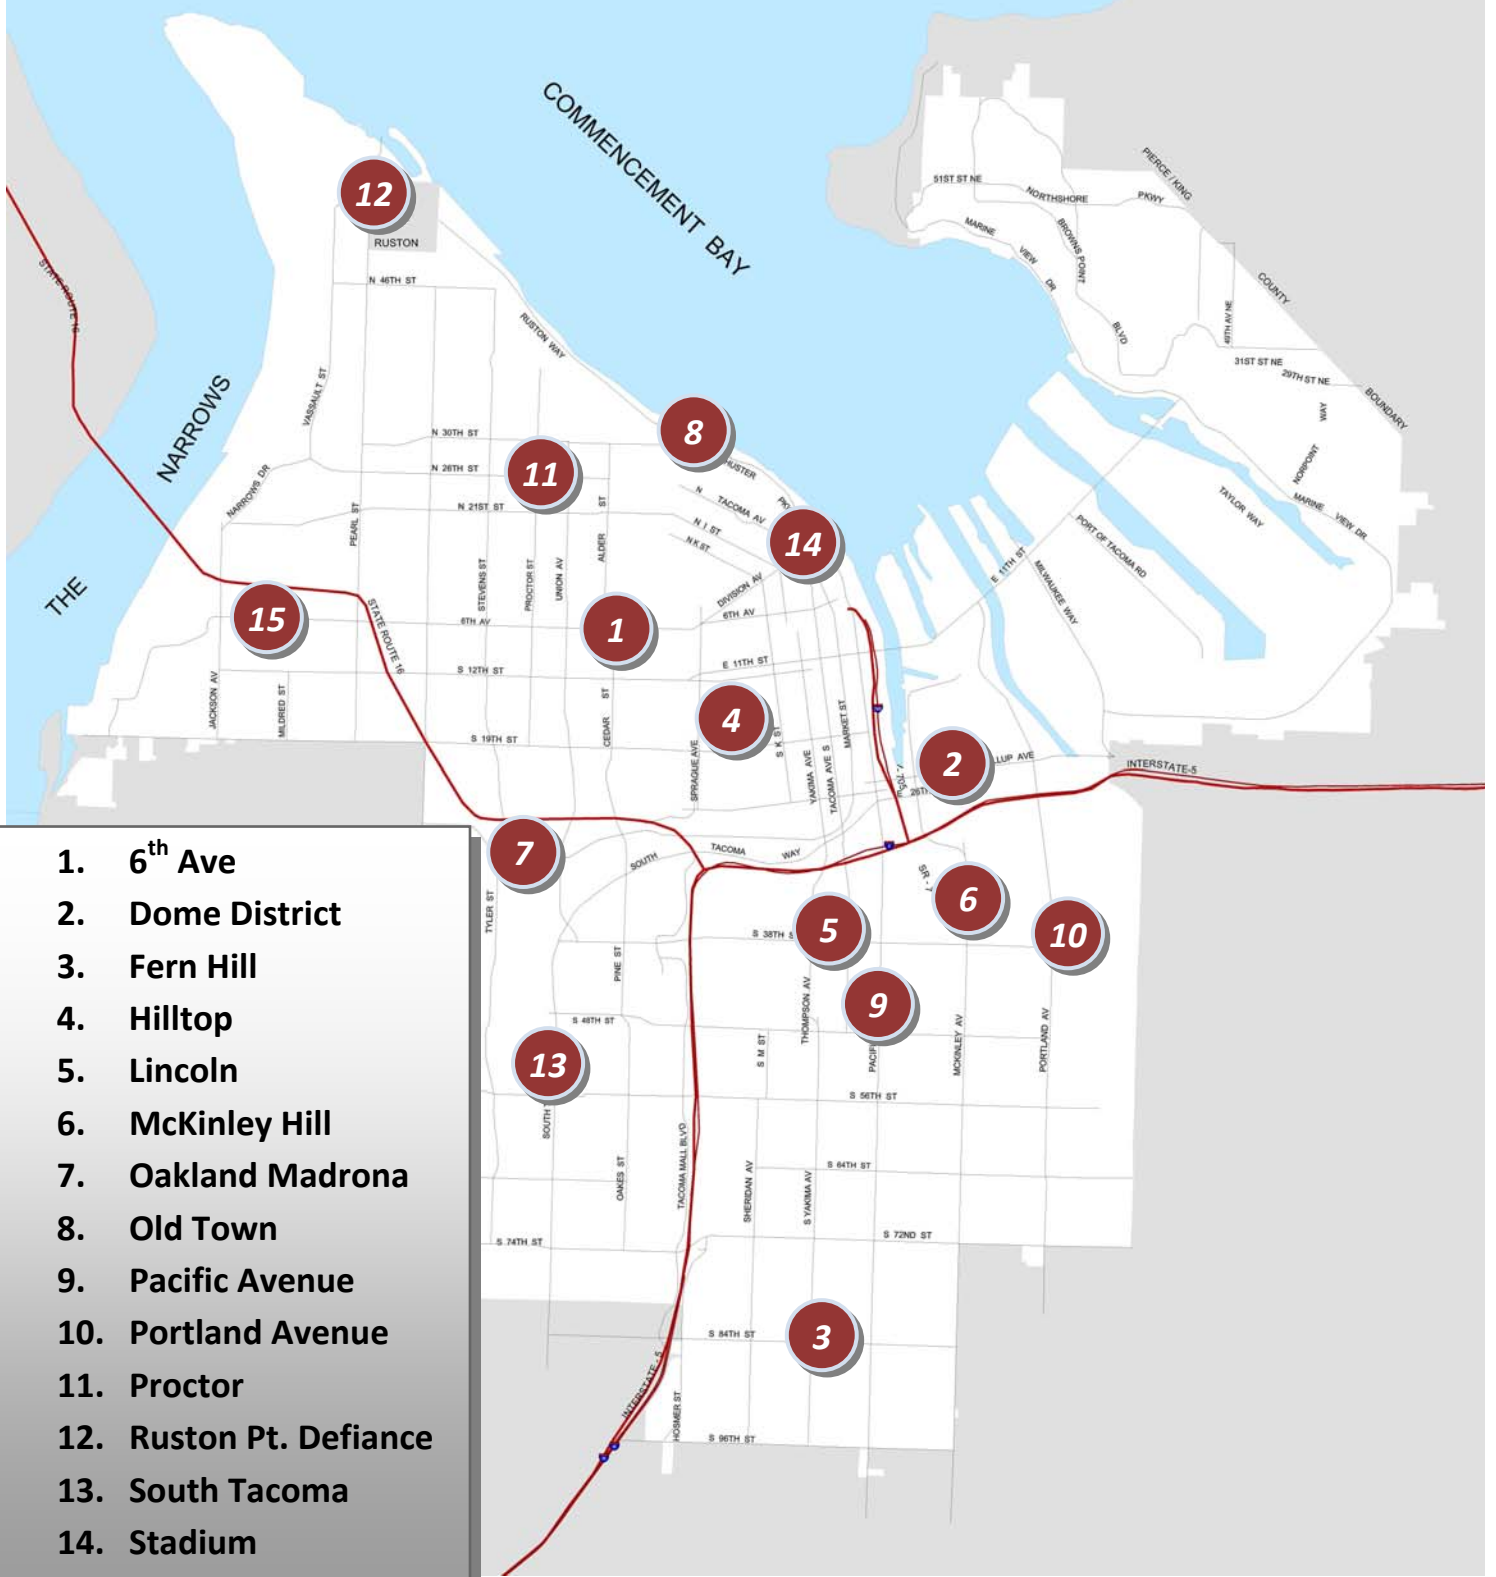

Tacoma's Neighborhood Business Districts

1. 6th Ave
2. Dome District
3. Fern Hill
4. Hilltop
5. Lincoln
6. McKinley Hill
7. Oakland Madrona
8. Old Town
9. Pacific Avenue
10. Portland Avenue
11. Proctor
12. Ruston Pt. Defiance
13. South Tacoma
14. Stadium
15. Tacoma Narrows